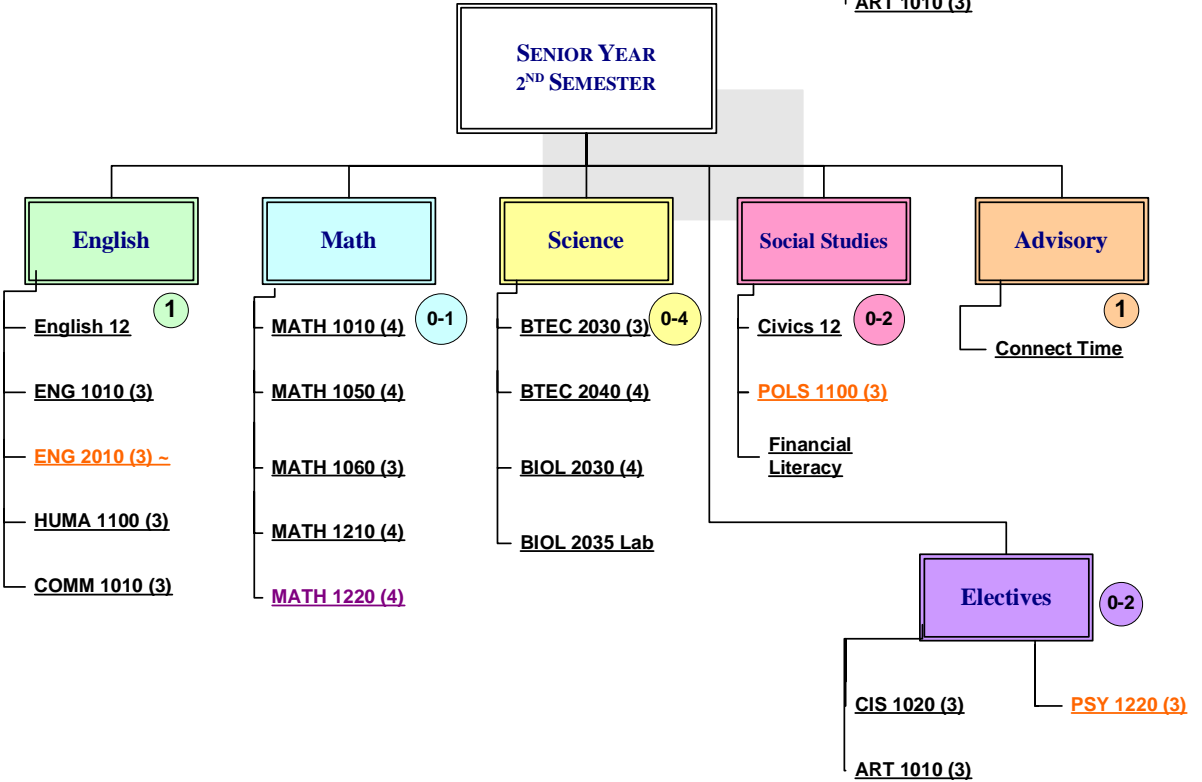

# Course Offerings by Grade

# Course Offerings by Grade

Purple indicates Early Enrollment with SLCC

Orange indicates EdNet through USU

~ Also available as Early Enrollment @ SLCC