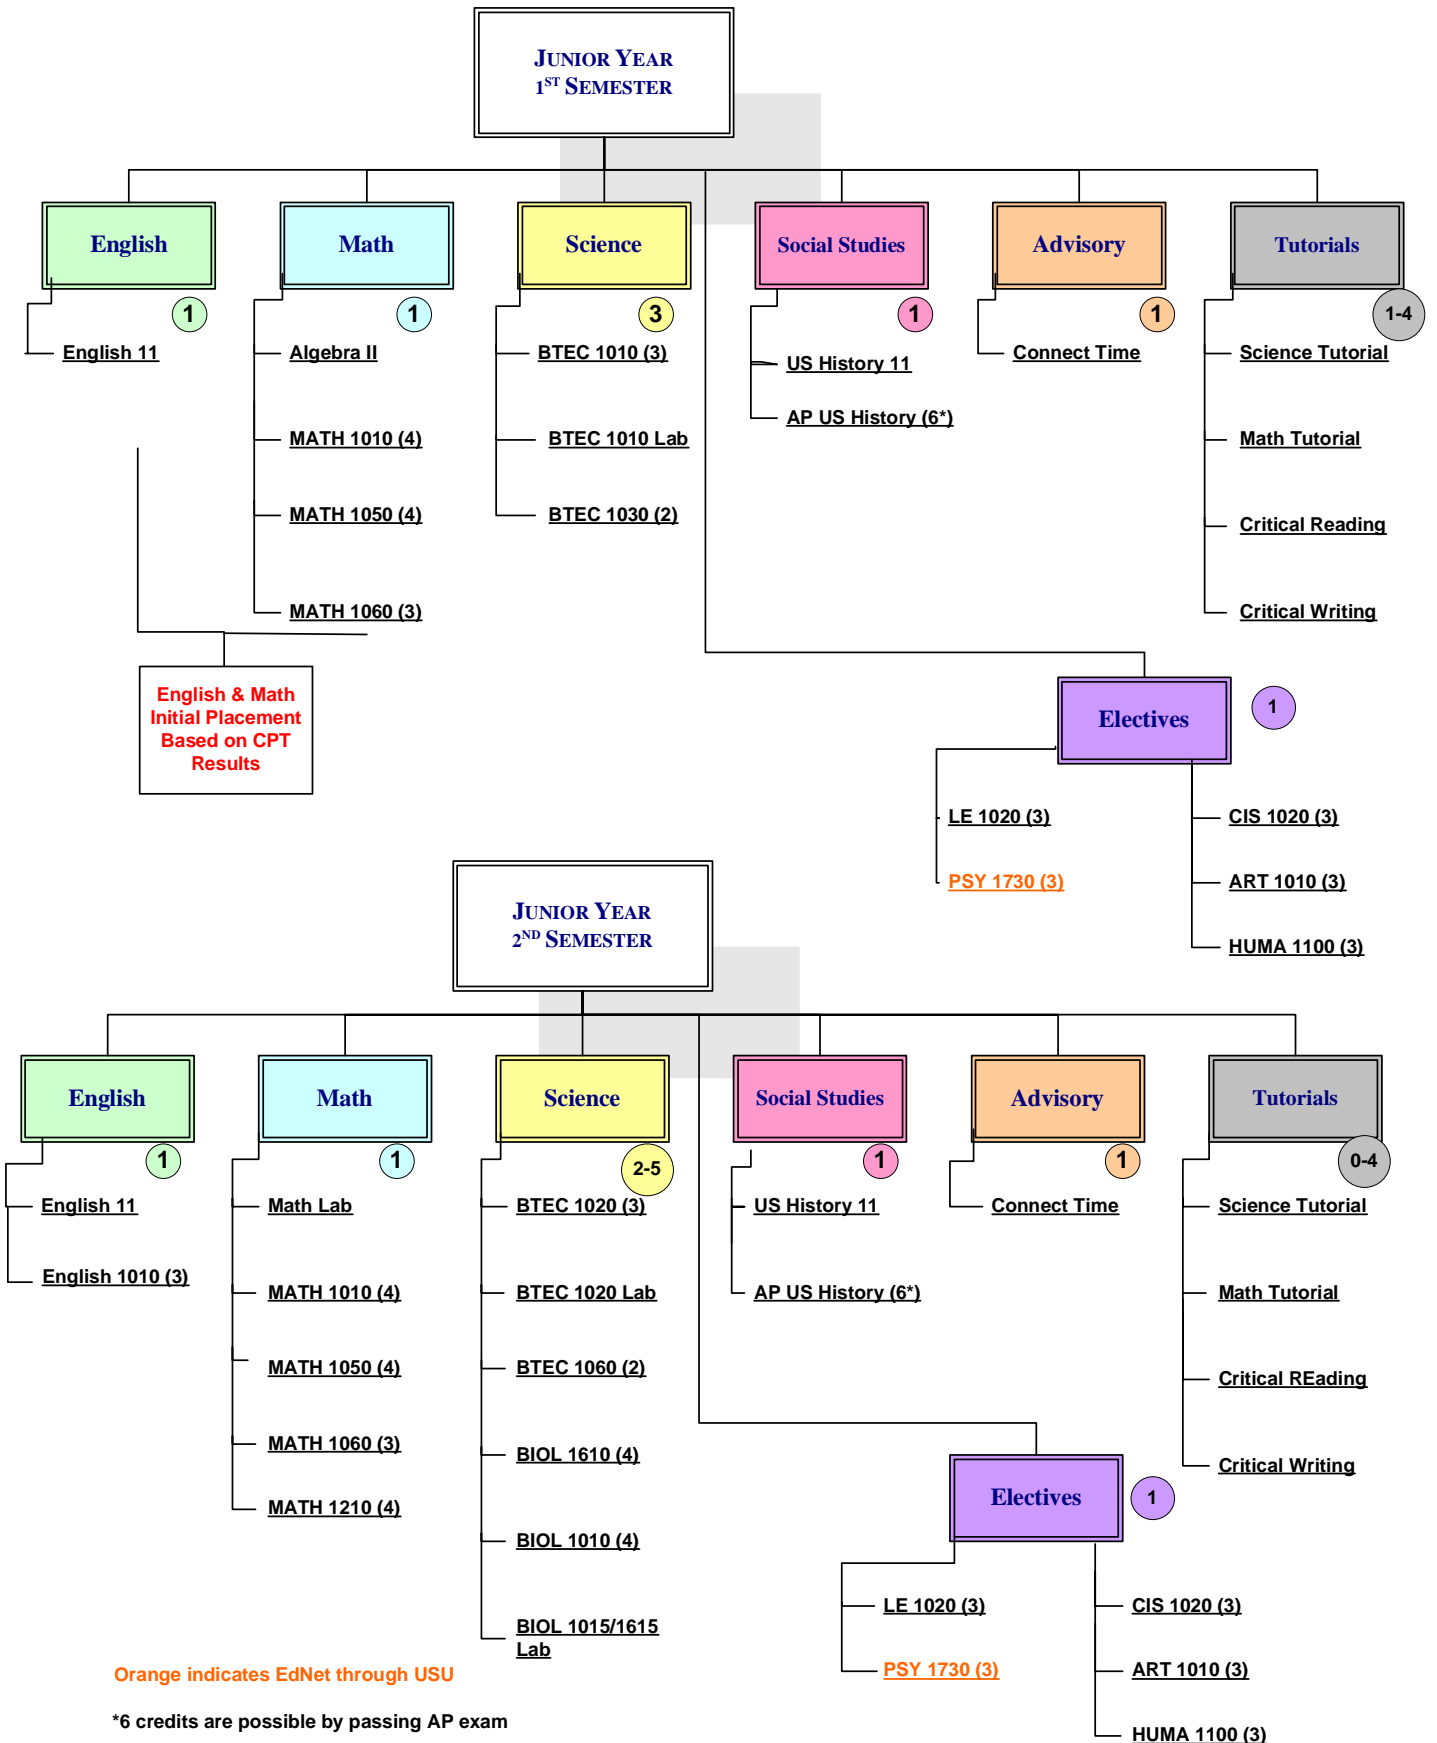

# Course Offerings by Grade

# Course Offerings by Grade

Purple indicates Early Enrollment with SLCC

Orange indicates EdNet through USU

~ Also available as Early Enrollment @ SLCC