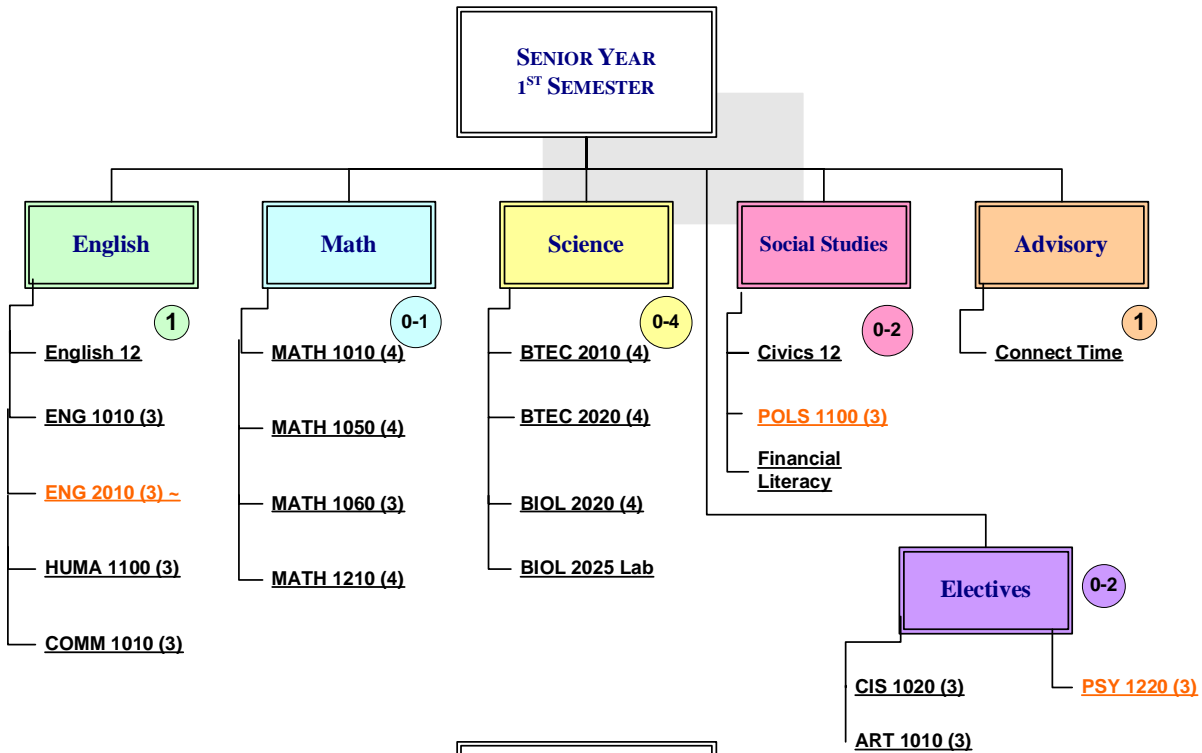

# Course Offerings by Grade

# Course Offerings by Grade

Purple indicates Early Enrollment with SLCC

Orange indicates EdNet through USU

~ Also available as Early Enrollment @ SLCC